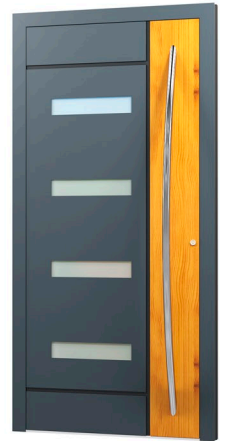

HOMEEFE DOOR AN51

Milling and decorative trim on the exterior of the door only

The door in the photo is made in the following colour and doorhandle:

Colour: **RAL 7016**

Inset colour: **Pine**

Doorhandle: **O35g 1800mm**

Identical door design on the outside and inside: not included in price