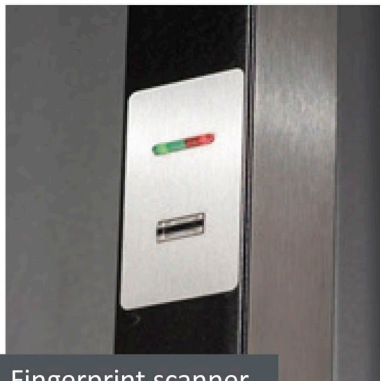

EXTERIOR DOORS – HOMEEFE

Optional equipment

Espagnolette EAV Bluematic

Fail secure Electric lock

Bluetooth reader

Fingerprint scanner

Fingerprint scanner
Idencom Cmos

Concealed Door Closer
Geze Boxer S.Z.

Dr. Hand Covered hinge

Dr. Hand Hinge

Threshold widening

EAV Bluematic electromagnetic lock

Electronic access control systems are required for the use of a Winkhaus Bluematic electric lock. Instructions for attaching the espagnolette are included in the package along with the door accessories.