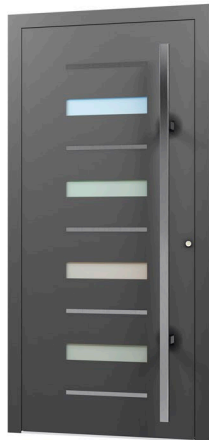

HOMEEFE DOOR AN52

Milling and decorative trim on the exterior of the door only

The door in the photo is made in the following colour and doorhandle:

Colour: **RAL 7037**

Doorhandle: **Wala Q10 1800mm**

Identical door design on the outside and inside: not included in price