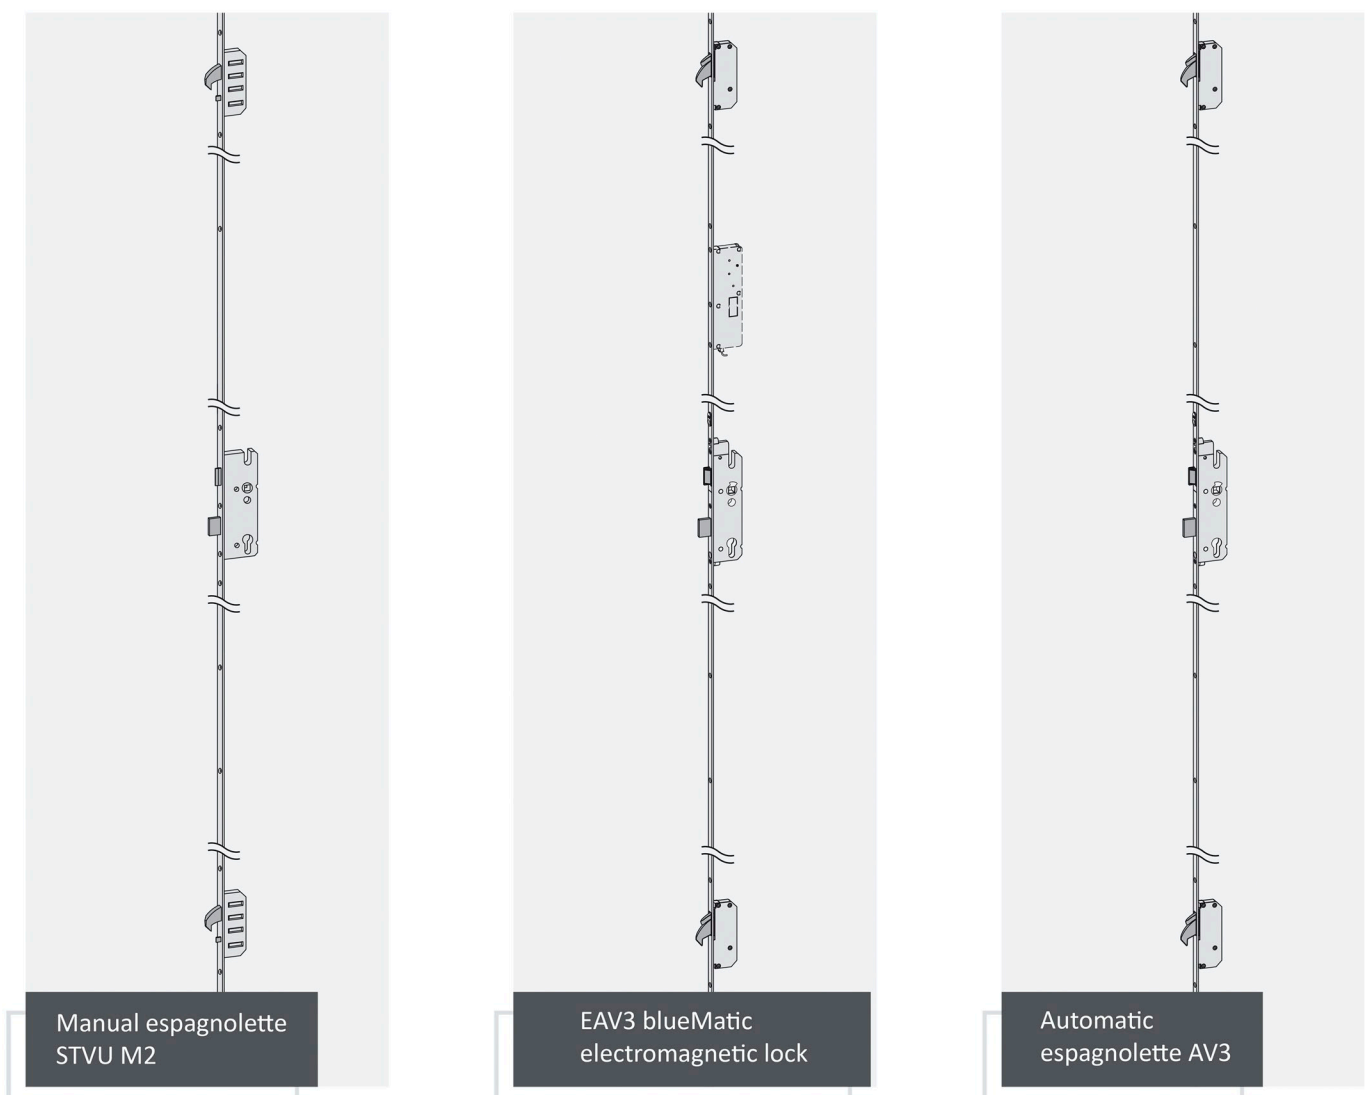

EAV Bluematic electromagnetic lock

Electronic access control systems are required for the use of a Winkhaus Bluematic electric lock. Instructions for attaching the espagnolette are included in the package along with the door accessories.

The power supply for the button is supplied from the lead to the frame via a Winkhaus quick connector. The wiring is attached at the height of the lock on the hinge side.

CLOSING THE DOOR FROM THE OUTSIDE

- When the door is closed, two bolts and a latch in the main lock box lock the door

- Additional security is guaranteed by manual locking through one full turn of the key (1x360°), during which the bolt in the main lock case is extended.

OPENING THE DOOR FROM THE OUTSIDE

- The door is unlocked with a key or a connected access control system (e.g., fingerprint reader, coded keypad)

Opening the door from the inside is via a button, an intercom (potential free contact), a handle or a key (also possible in the event of power failure.)