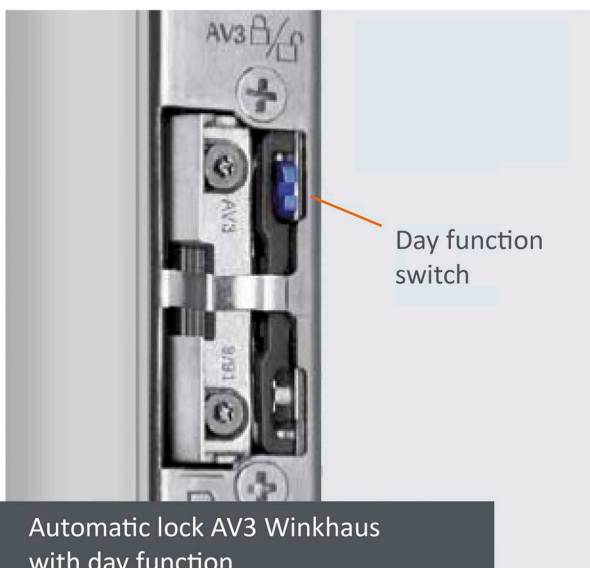

OPENING THE DOOR FROM THE OUTSIDE

- The door is unlocked with a key or a connected access control system (e.g., fingerprint reader, coded keypad)

Opening the door from the inside is via a button, an intercom (potential free contact), a handle or a key (also possible in the event of power failure.)

Fail secure electric Lock

This lock requires an electronic control (e.g. a button in a holder or panel, a coded key pad, an RFID card reader or an intercom). The electric lock with day function requires a safe connection to a 24V power supply. The power cord on the lock side is 2000mm in length. The electric lock includes a 24V power supply only when used in conjunction with a pull handle button. The wiring is attached to the side, at lock height.

Electric Locks

AV3 LOCKS

The AV3 locks are available in both mechanical and electric Bluematic EZV3 models.

The electric lock is a comfortable solution that enables automatic locking and remote unlocking (with the use of a remote control, transponder, mobile phone, fingerprint reader, etc.) From inside, the door is opened traditionally- with a door handle.

AV3 WINKHAUS AUTOMATIC LOCKS

Automatic AV3 locks have an innovative, two-piece bolt system with a specially designed sealing element. This sealing element works independently of the bolts and maintains sufficient pressure between the door and the frame. It ensures that the door always fits tightly and correctly to the frame.