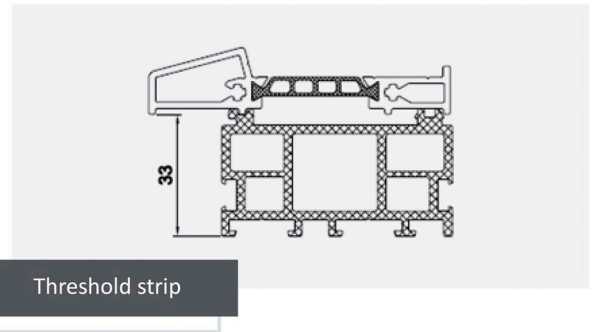

Standard colours:

Standard colours include the entire RAL palette:

RAL, Aliplast IGP palette, Aliplast Tiger palette.

Doors from the GALAXY collection can be made to look like wood. The frame and sash can also be painted in one of the wood effect colours from the Aliplast palette:

Golden Oak, Walnut, Mahogany, Swamp Oak, Pine, Cherry, Winchester, Dark mahogany, Wenge, Siena rosso, Siena pl, Beech.

Other wood-like colours from the Aluproof and Colorex Palette are **on page 10.**

Standard Glazing package:

Package:

33.1/20/4/20/4/20/33.1

Exterior pane: clear, matte, partly sandblasted, tinted.

6/20/4/20/4/20/33.1

Exterior pane: Venetian mirror

Black thermal inter-pane frames

Standard doors

The door frame is made of Aliplast Star with a depth of 90mm.

The door is fitted with an overlay panel, covered with a 3mm thick cladding sheet on the outside, 2mm on the inside and filled with PUR foam.

Decorative trim and glass frames are made of 1mm thick stainless steel. They can be glued onto the surface of the panels or fitted flush, giving a smooth door surface. Some models are milled to a depth of about 1.2mm.

Two filling variants

DOUBLE-SIDED OVERLAY

The leaf surface is flush with the frame surface on both sides. A high-quality decorative panel covers the leaf from the outside and the inside, thanks to which a smooth surface on both sides is created without structural joints showing.

ONE-SIDED OVERLAY

The surface of the leaf is flush with the frame on one side (thickness: 59mm.) High quality decorative panel is used to cover the door leaf from the outside, and the internal filling is integrated into the door leaf. From the inside, there is a visible difference between the door profile and the filled surface.