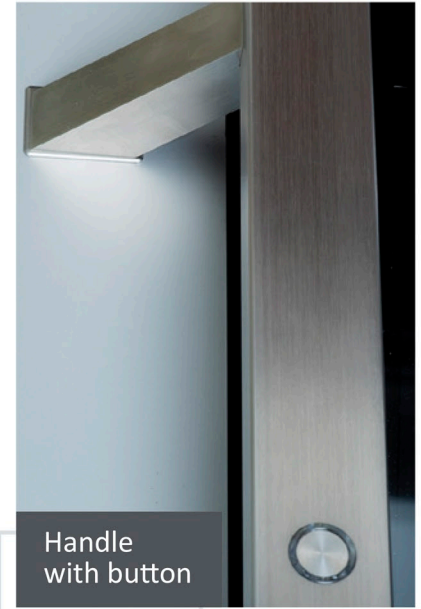

EXTERIOR DOORS – HOME EFFE

Handles price list

KP / OP / OS	
600 mm	£ 140
800 mm	£ 145
1000 mm	£ 155
1200 mm	£ 160
1500 mm	£ 170
1600 mm	£ 175
1800 mm	£ 185
Surcharge for the button	£ 90

G60 / G6S (through fixings only)	
600 mm	£ 210
800 mm	£ 230
1000 mm	£ 255
1200 mm	£ 275
1500 mm	£ 310
1600 mm	£ 320
1800 mm	£ 340

K35	
600 mm	£ 145
800 mm	£ 150
1000 mm	£ 150
1200 mm	£ 170
1500 mm	£ 185
1600 mm	£ 190
1800 mm	£ 200
Surcharge for the button	£ 70

W3	
300 mm	£ 295
500 mm	£ 320
700 mm	£ 350
800 mm	£ 365
1000 mm	£ 390
1200 mm	£ 420
1400 mm	£ 445
1600 mm	£ 475
1800 mm	£ 495

KKL35	
600 mm	£ 190
800 mm	£ 195
1000 mm	£ 205
1200 mm	£ 215
1500 mm	£ 230
1600 mm	£ 230
1800 mm	£ 240
Surcharge for the button	£ 90

KS / K40 / O35 / O35G*	
600 mm	£ 155
800 mm	£ 165
1000 mm	£ 170
1200 mm	£ 180
1500 mm	£ 190
1600 mm	£ 190
1800 mm	£ 200
Surcharge for the button	£ 90
*for button O35G	£ 115

KPL / KPL2 / OPL	
600 mm	£ 185
800 mm	£ 190
1000 mm	£ 200
1200 mm	£ 205
1500 mm	£ 215
1600 mm	£ 220
1800 mm	£ 230
Surcharge for the button	£ 90

P6K / P60	
300 mm	£ 160
400 mm	£ 170
500 mm	£ 180
600 mm	£ 190
700 mm	£ 200
800 mm	£ 215
900 mm	£ 225
Surcharge for the button	£ 70

Pull handle for the fingerprint reader KK40	
600 mm	£ 345
800 mm	£ 355
1000 mm	£ 370
1200 mm	£ 380
1400 mm	£ 390
1500 mm	£ 395
1600 mm	£ 400
1700 mm	£ 410
1800 mm	£ 415

OPW	
800 mm	£ 185
1000 mm	£ 195
1200 mm	£ 205
1400 mm	£ 215

External pull handle WALA	Aluminum pull handle		
	inox F1 Anode natural silver	Alu RAL	Anode black F8-C35
WALA antaba P45 Ø30 L - 500*	£ 65	-	-
WALA antaba P45 Ø30 L - 800*	£ 75	-	-
WALA antaba P45 Ø30 L - 1400*	£ 100	-	-
WALA antaba P45 Ø30 L - 18000*	£ 115	-	-
WALA antaba P45 Ø40 L - lenght of the panel*	£ 175	-	-
WALA antaba Q10, QA10-F 40x20 L-800	£ 95	-	£ 85
WALA antaba Q10 40x20 L-1000	£ 95	-	£ 95
WALA antaba Q10 40x20 L-1200	£ 100	-	£ 100
WALA antaba Q10 40x20 L-1400	£ 105	-	£ 105
WALA antaba Q10 40x20 L-1600	£ 110	-	£ 110
WALA antaba Q10 40x40 L-800**	£ 95	£ 140	£ 90
WALA antaba Q10 40x40 L-1000**	£ 105	£ 145	£ 105
WALA antaba Q10 40x40 L-1200**	£ 110	£ 155	£ 115
WALA antaba Q10 40x40 L-1600**	£ 125	£ 170	£ 130
WALA antaba Q10 40x40 L-1800**	£ 135	£ 175	£ 135
WALA antaba Q10 40x40 L-1601-2000**	-	£ 190	£ 190
WALA antaba Q10 40x40 L-2001-2300**	£ 310	-	£ 205

Handles which include a button require installation and configuration, additional cost +£ 140

* Handle also available in a straight P version for the same price.

** Handle can be fitted with a fingerprint reader or microswitch.