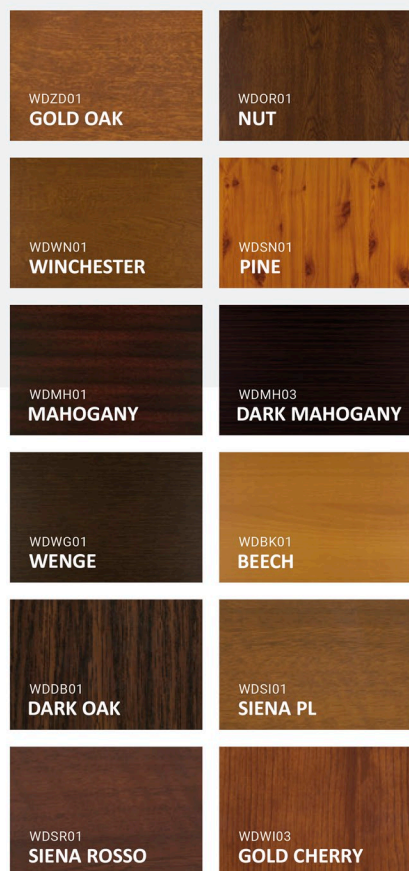

HOMEEFE DOOR AN54

Milling and decorative trim on the exterior of the door only

The door in the photo is made in the following colour and doorhandle:

Colour: **RAL 7037**

Doorhandle: **Wala Q10 1800mm**

Identical door design on the outside and inside: not included in price

HOMEEFE DOOR AN55

Milling and decorative trim on the exterior of the door only

The door in the photo is made in the following colour and doorhandle:

Colour: **RAL 8003**

Doorhandle: **Wala Q10 1800mm**

Identical door design on the outside and inside: not included in price

EXTERIOR DOORS – HOMEFFE

Color palette

OPTIONAL COLORS

ALIPLAST

ALUPROF

COLOREX

STANDARD COLORS

Palety: RAL,
Aliplast IGP,
Aliplast Tiger.

Golden Oak, Walnut, Mahogany, Swamp Oak, Pine, Cherry, Winchester, Dark mahogany, Wenge, Siena rosso, Siena pl, Beech.

Other wood-like colours from the Aluproof and Colorex Palette are **on page 10.**

Standard Glazing package: