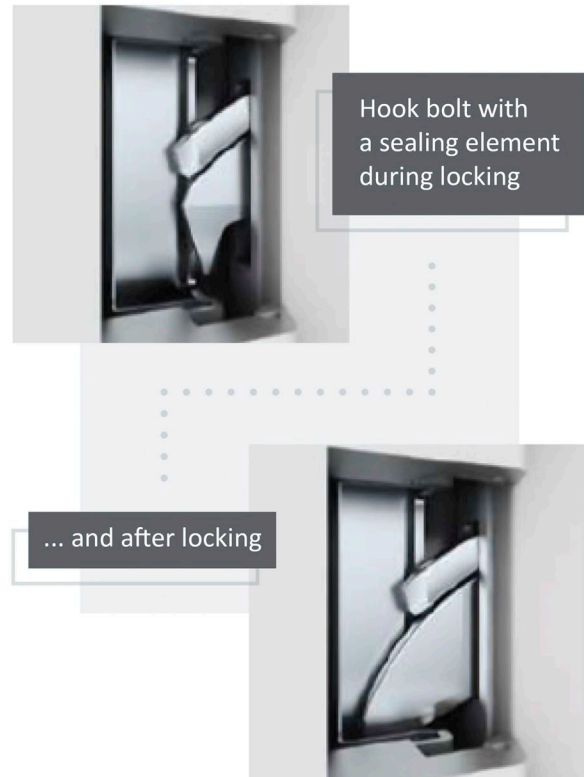

OPENING THE DOOR FROM THE OUTSIDE

- The door is unlocked with a key or a connected access control system (e.g., fingerprint reader, coded keypad)

Opening the door from the inside is via a button, an intercom (potential free contact), a handle or a key (also possible in the event of power failure.)

Fail secure electric Lock

This lock requires an electronic control (e.g. a button in a holder or panel, a coded key pad, an RFID card reader or an intercom). The electric lock with day function requires a safe connection to a 24V power supply. The power cord on the lock side is 2000mm in length. The electric lock includes a 24V power supply only when used in conjunction with a pull handle button. The wiring is attached to the side, at lock height.

Electric Locks

AV3 LOCKS

The AV3 locks are available in both mechanical and electric Bluematic EZV3 models.

The electric lock is a comfortable solution that enables automatic locking and remote unlocking (with the use of a remote control, transponder, mobile phone, fingerprint reader, etc.) From inside, the door is opened traditionally- with a door handle.

AV3 WINKHAUS AUTOMATIC LOCKS

Automatic AV3 locks have an innovative, two-piece bolt system with a specially designed sealing element. This sealing element works independently of the bolts and maintains sufficient pressure between the door and the frame. It ensures that the door always fits tightly and correctly to the frame.