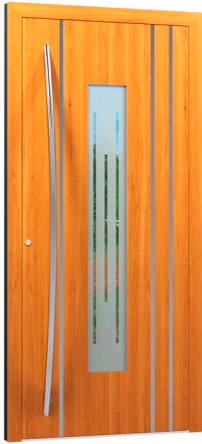

HOMEEFE DOOR AN23

Milling and decorative trim on the exterior of the door only

The door in the photo is made in the following colour and doorhandle:

Colour: **RAL 7016**

Doorhandle: **Wala 10 800mm**

Identical door design on the outside and inside: not included in price