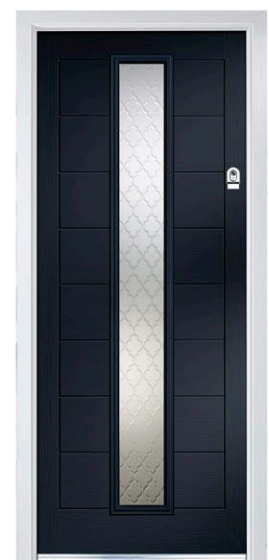

Select Long Rectangle Centre
Colour Anthracite Grey
Glass Harmony Onyx
Furniture Brushed Stainless Steel